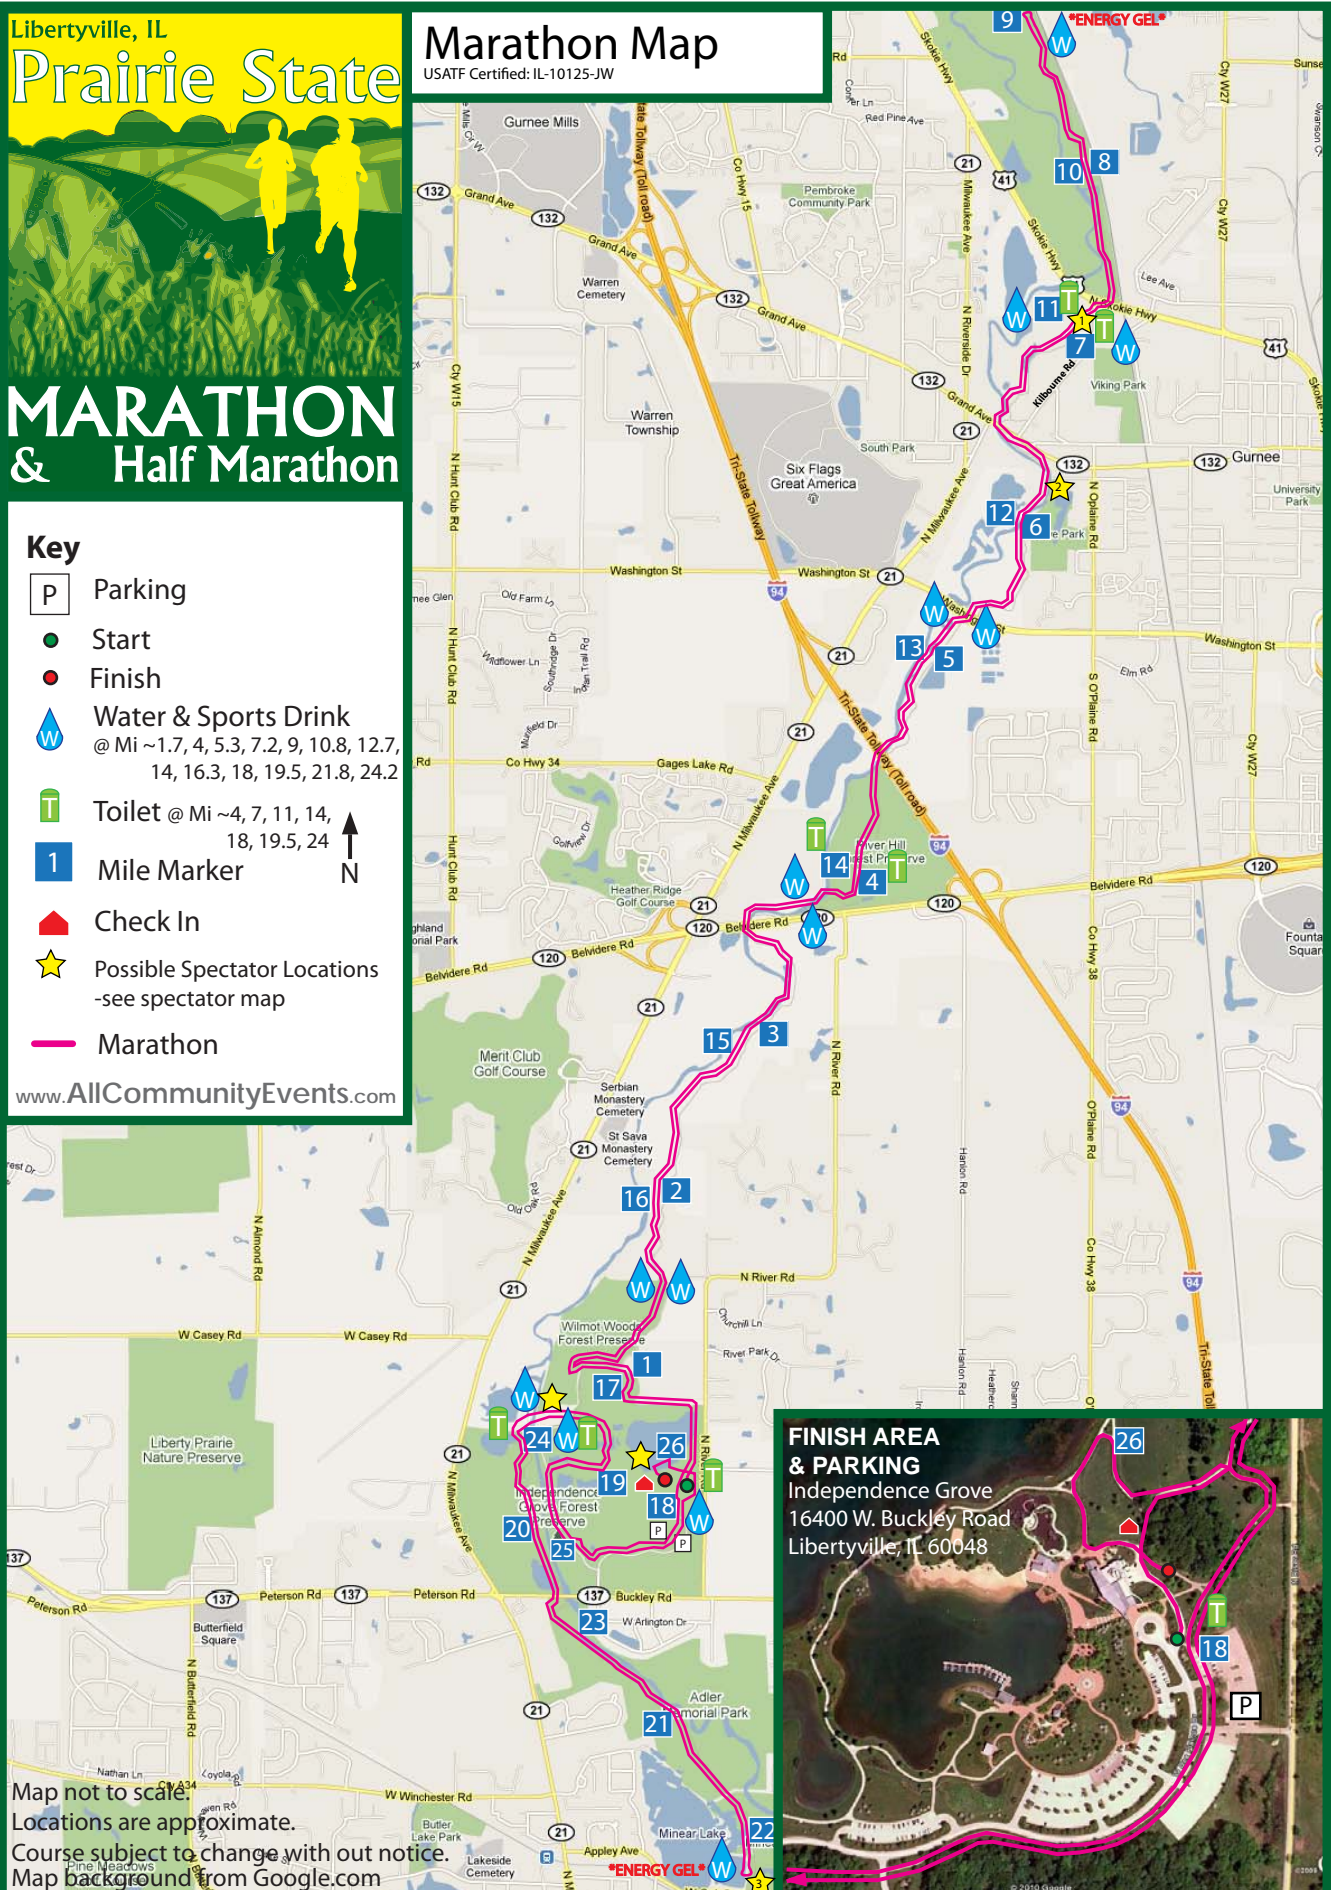

Libertyville, IL
Prairie State

MARATHON & Half Marathon

Key

- P Parking
- Start
- Finish
- W Water & Sports Drink
@ Mi ~1.7, 4, 5.3, 7.2, 9, 10.8, 12.7, 14, 16.3, 18, 19.5, 21.8, 24.2
- T Toilet @ Mi ~4, 7, 11, 14, 18, 19.5, 24
- 1 Mile Marker
- ▲ Check In
- ★ Possible Spectator Locations
-see spectator map
- Marathon

www.AllCommunityEvents.com

Marathon Map

USATF Certified: IL-10125-JW

Map not to scale.
 Locations are approximate.
 Course subject to change with out notice.
 Map background from Google.com

FINISH AREA & PARKING
 Independence Grove
 16400 W. Buckley Road
 Libertyville, IL 60048