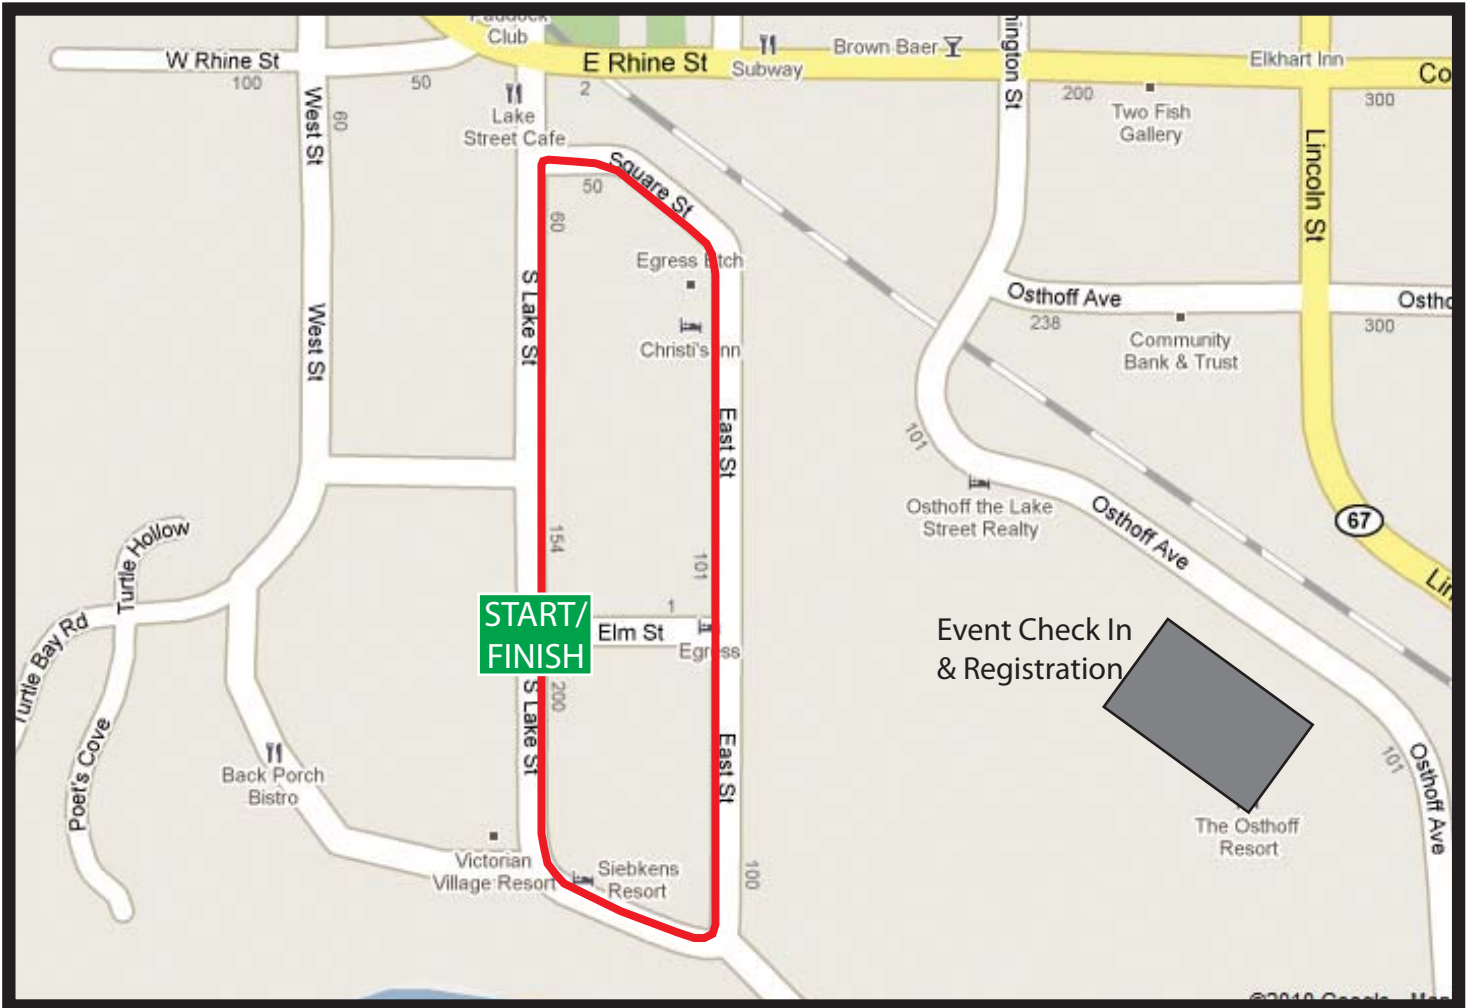

CRITERIUM

COURSE MAP

Course subject to change w/out notice
 See schedule for all times
 For Information visit:
www.greatmidwestfest.com

travelwisconsin.com

FESTIVAL SPORTS MANAGEMENT, inc.