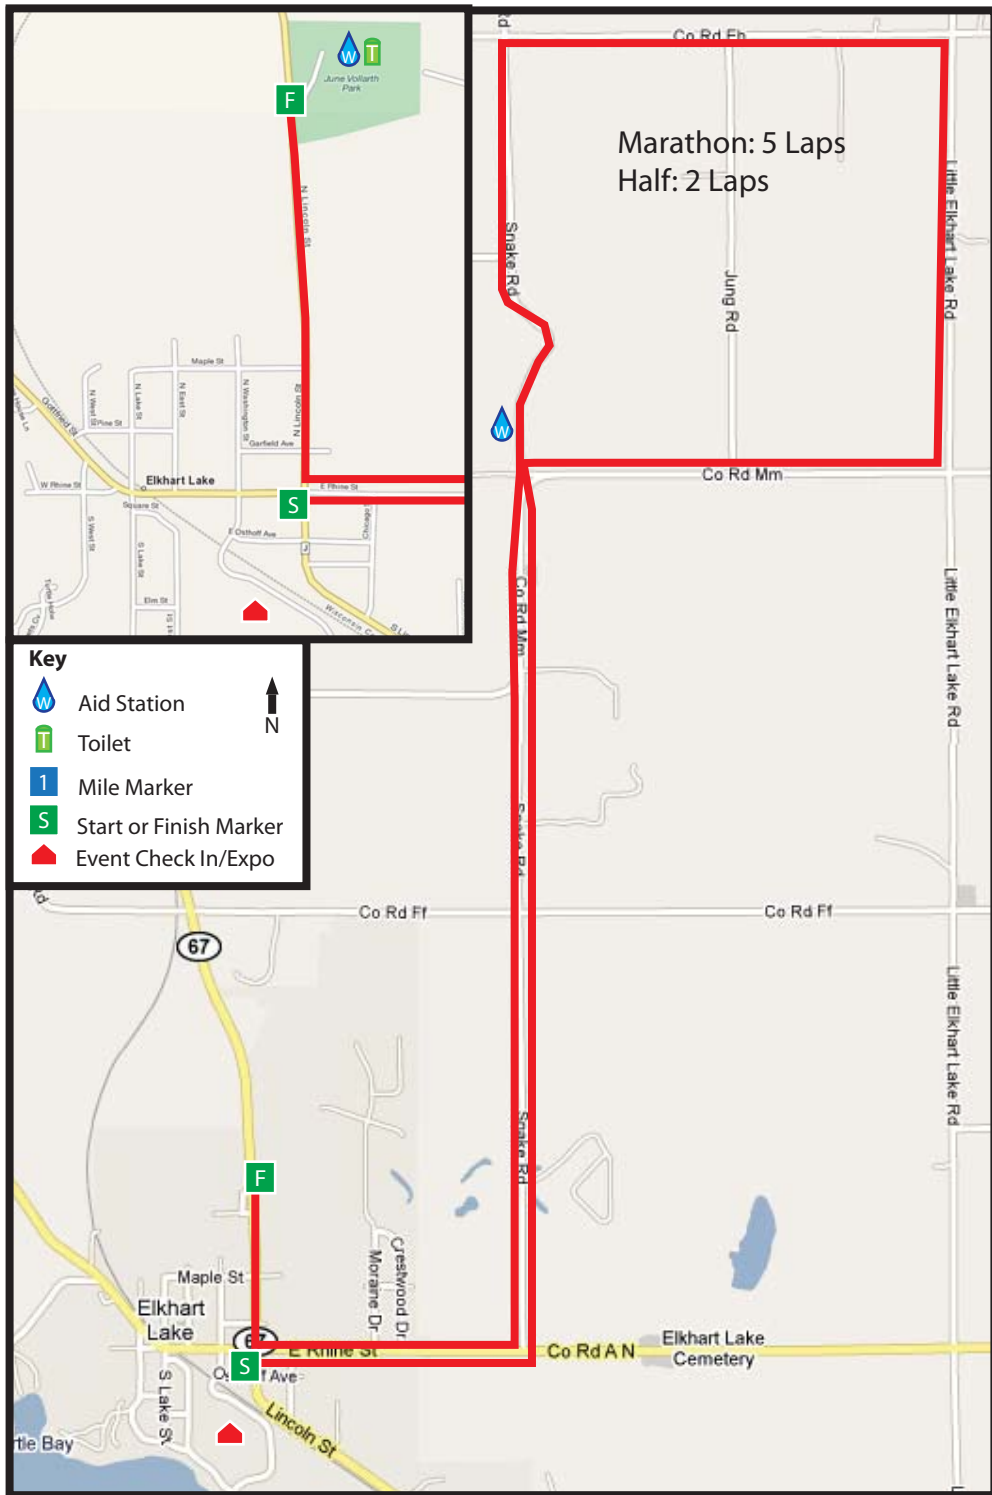

GREAT MIDWEST INLINE MARATHON

COURSE MAP

Course subject to change w/out notice
 See schedule for all times
 For Information visit:
www.greatmidwestfest.com

travelwisconsin.com

FESTIVAL SPORTS MANAGEMENT, inc.