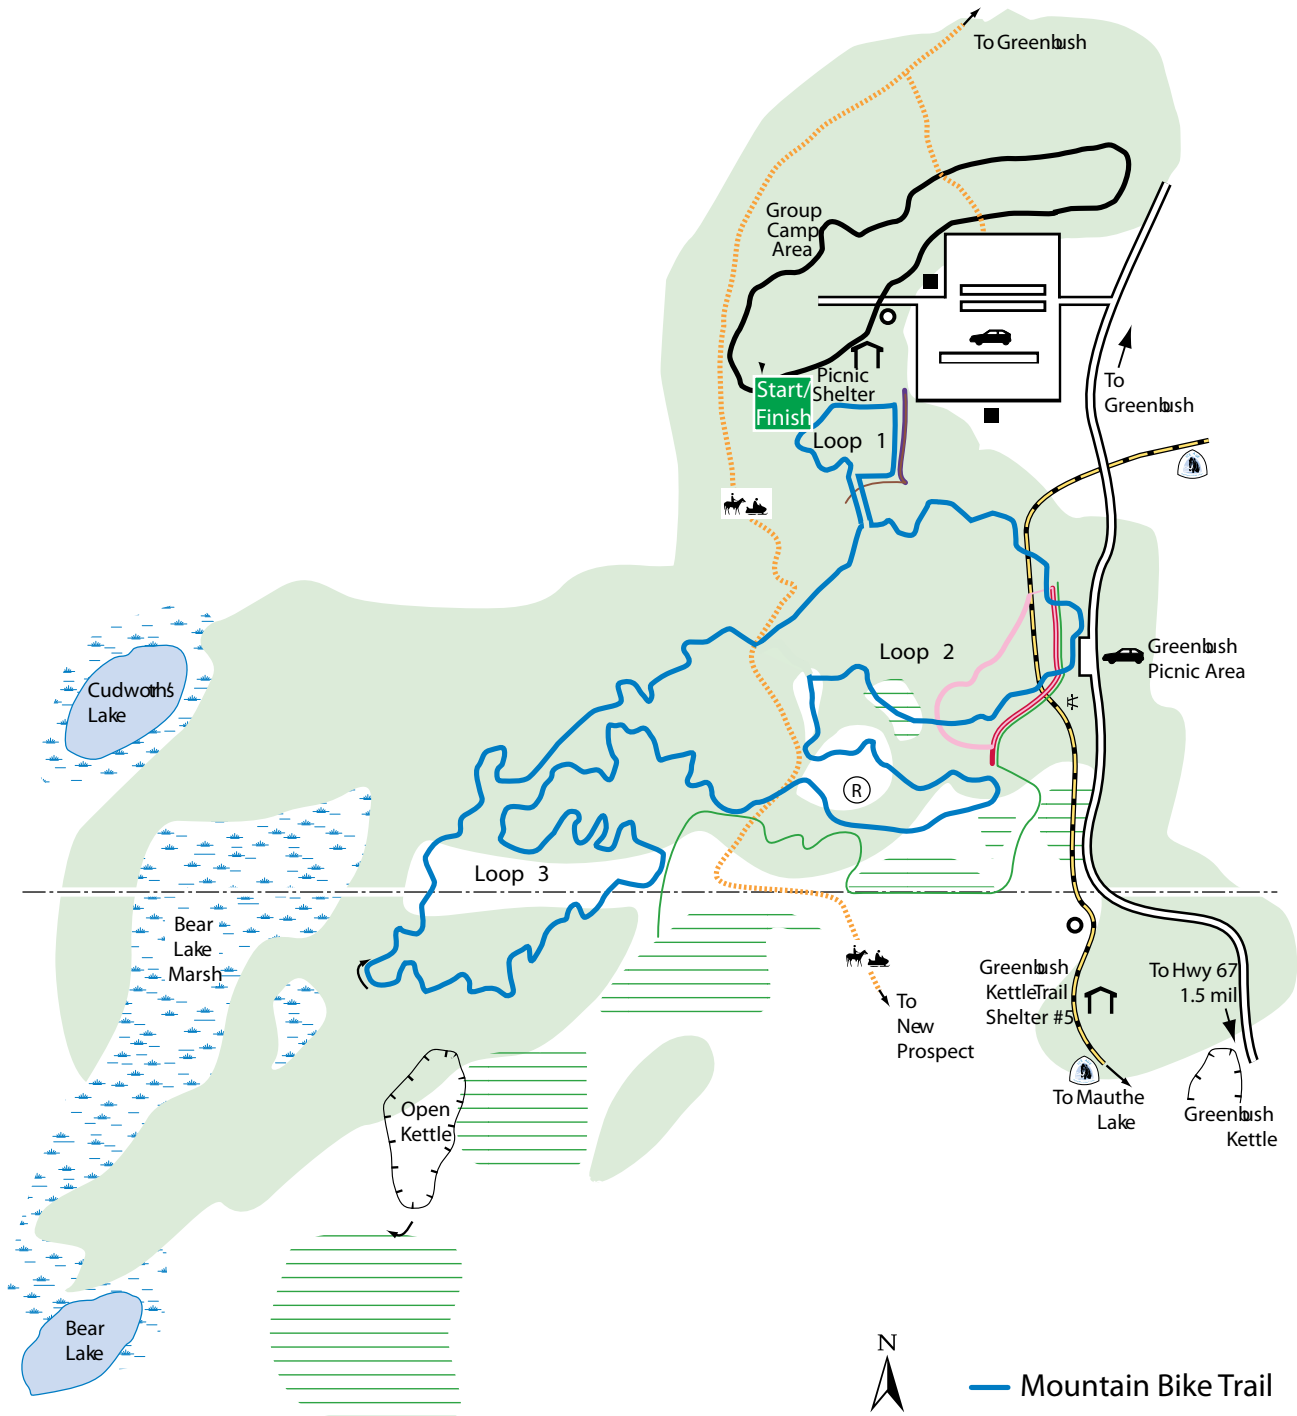

GREAT MIDWEST 12 & 6 HOUR MTN BIKE CHALLENGE **COURSE MAP**

Course subject to change w/out notice
See schedule for all times
For Information visit:
www.greatmidwestfest.com

travelwisconsin.com

FESTIVAL SPORTS MANAGEMENT, inc.