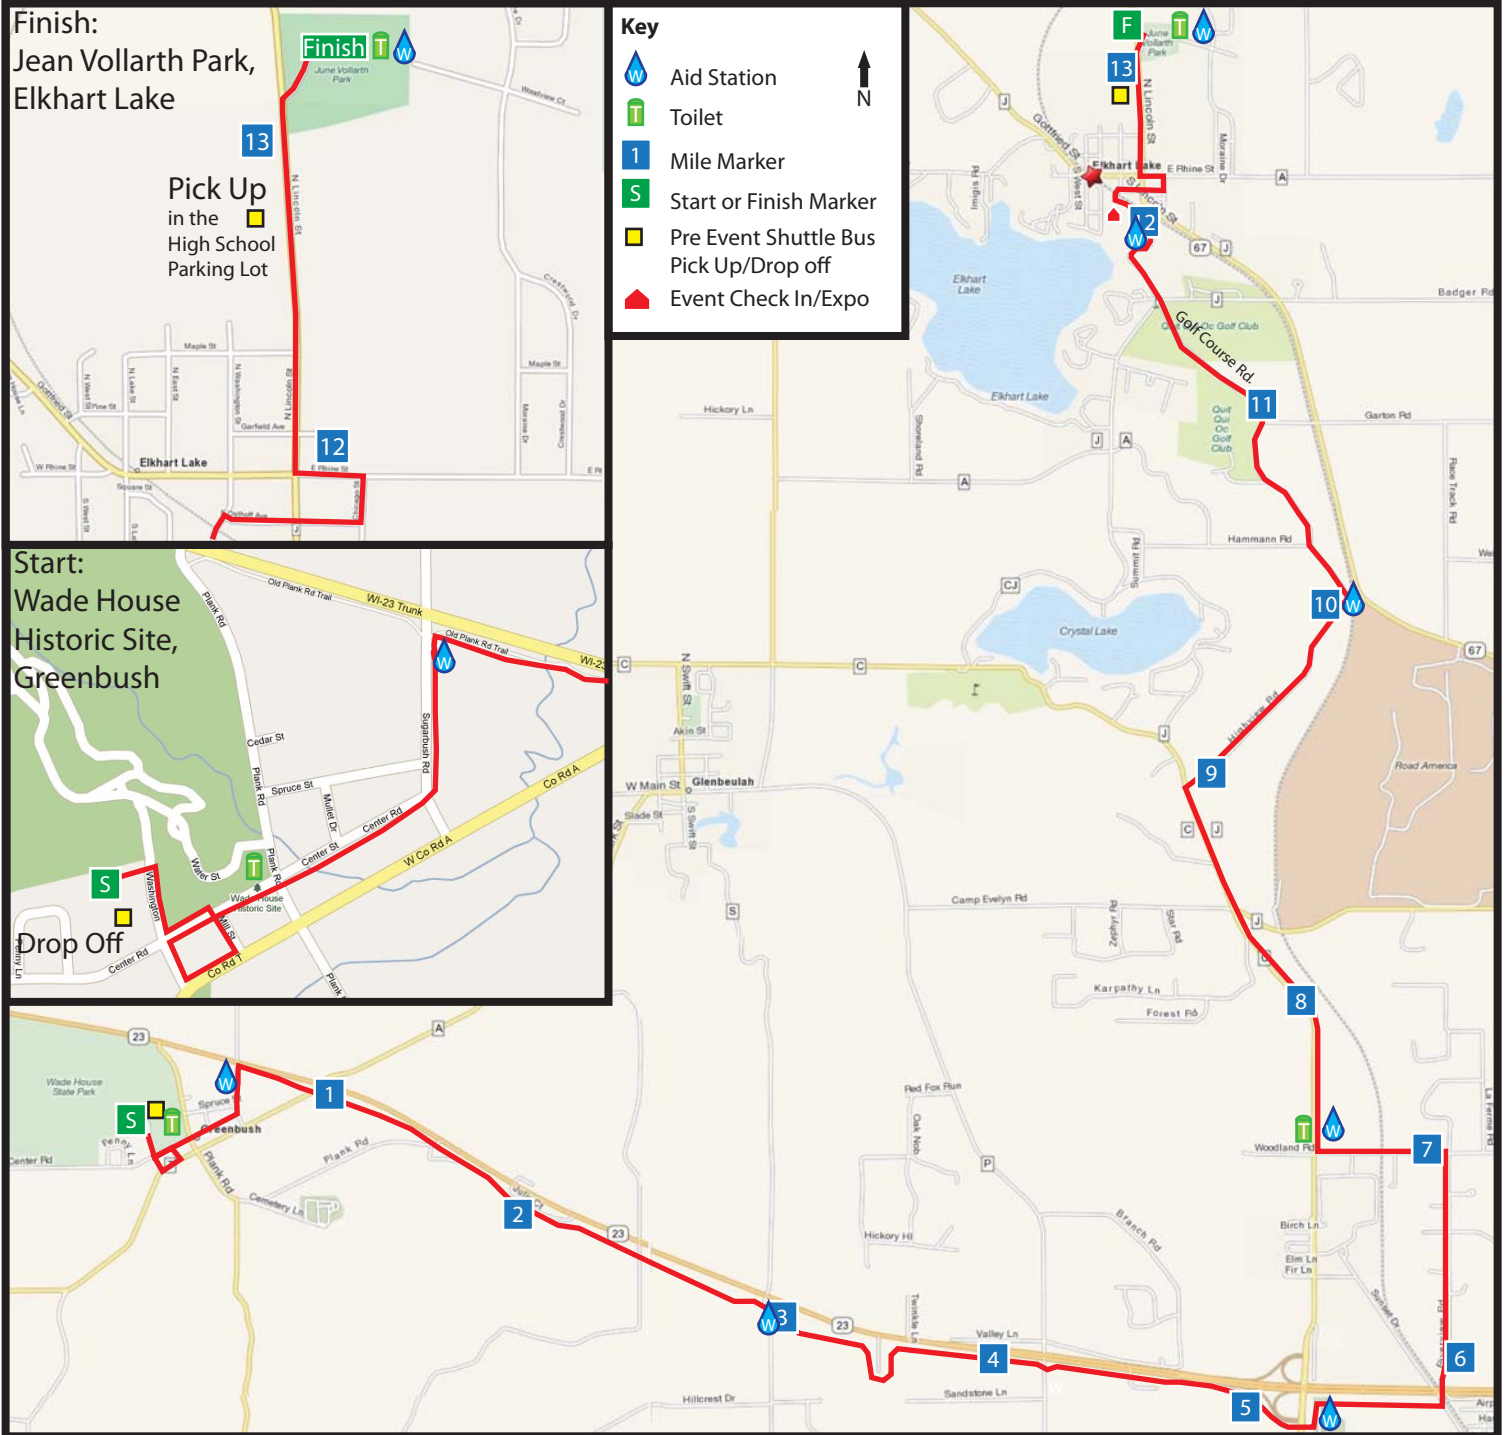

GREAT MIDWEST 1/2 MARATHON RUN

COURSE MAP

Course subject to change w/out notice
See schedule for all times
For Information visit:
www.greatmidwestfest.com

travelwisconsin.com

FESTIVAL SPORTS MANAGEMENT, inc.