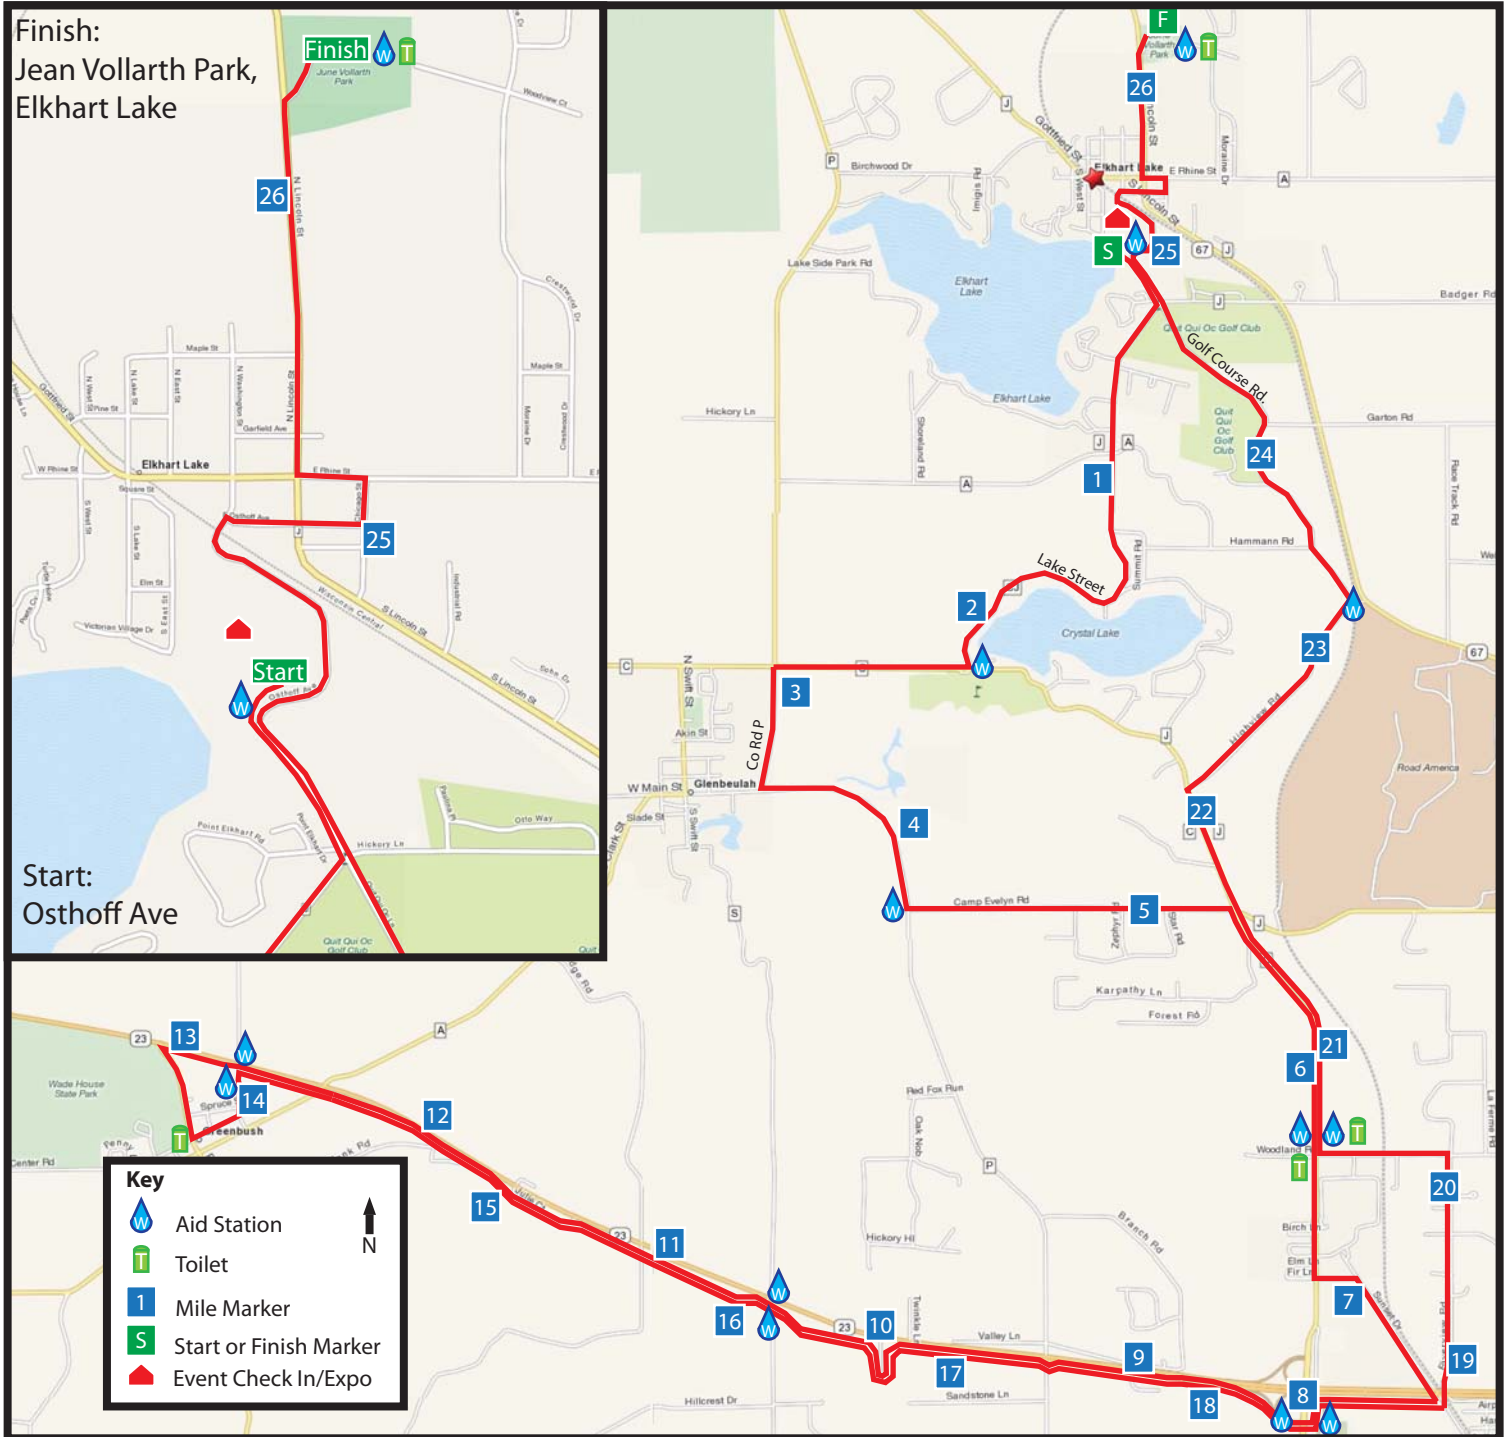

GREAT MIDWEST MARATHON RUN

COURSE MAP

Course subject to change w/out notice
 See schedule for all times
 For Information visit:
www.greatmidwestfest.com

travelwisconsin.com

FESTIVAL SPORTS MANAGEMENT, inc.