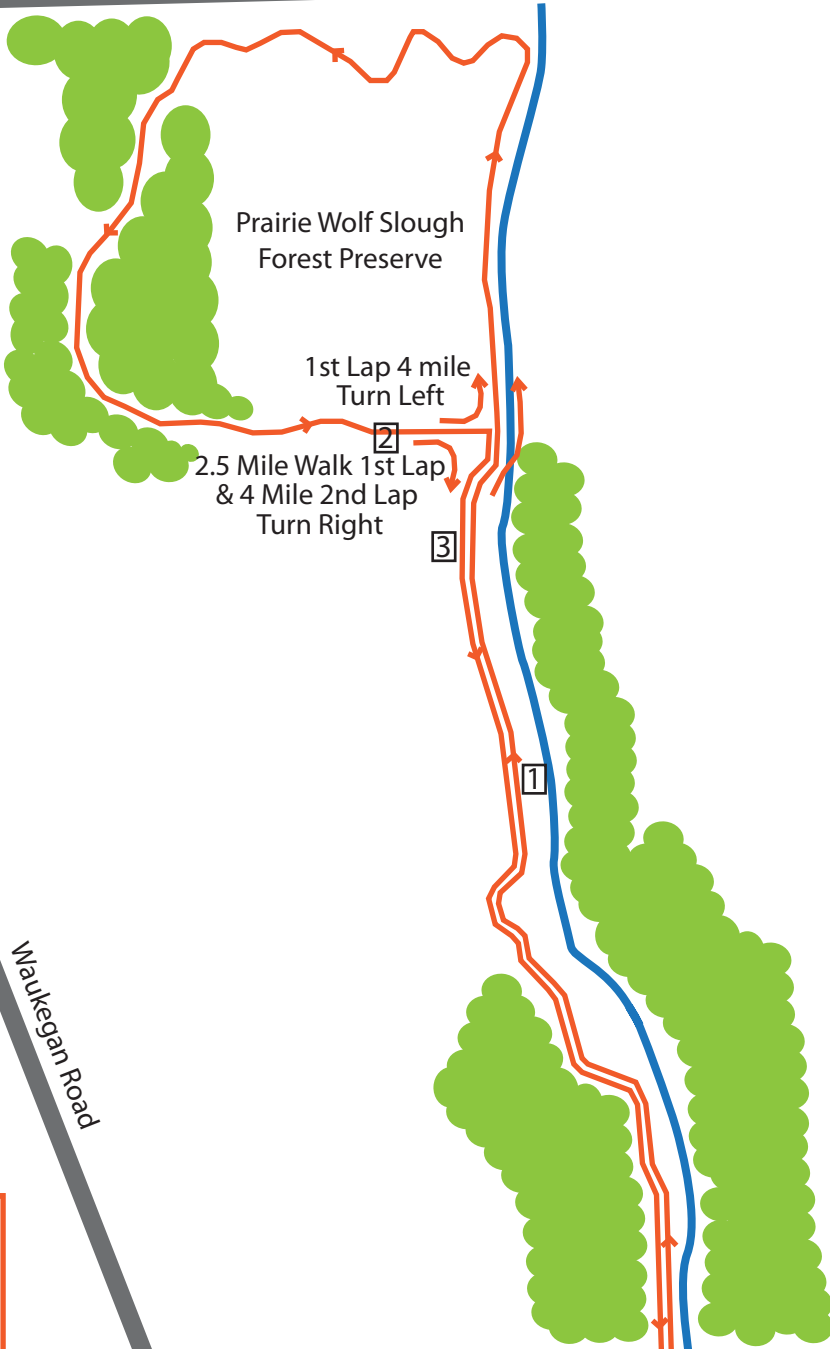

RT 22 Halfday Road

KEY

North ↑

Course —

Mile Marker [1]

Walkers Merge On To/Off Of Run Course

Walk Start

Deerfield High School

Check In

Run Start

Parking

Run/Walk Finish

DEERFIELD TURKEY TROT
 NOVEMBER 26, 2009
 4 Mile RUN - 2.5 Mile WALK
 Free Kids Fun Run 150 Meters

- Course subject to change without notice.
- Map not to scale
- Prairie Wolf Slough is open to non event participants